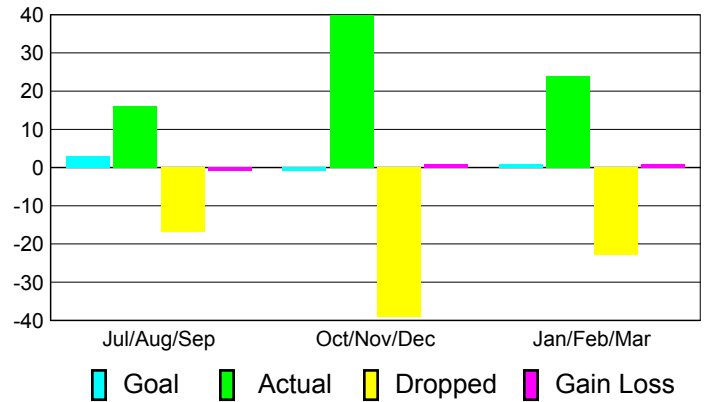

Membership Results 2010-2011

Goal, New, Dropped, Gain/Loss

Comparison of Membership Gain/Loss

Current Year Compared to the Previous Year