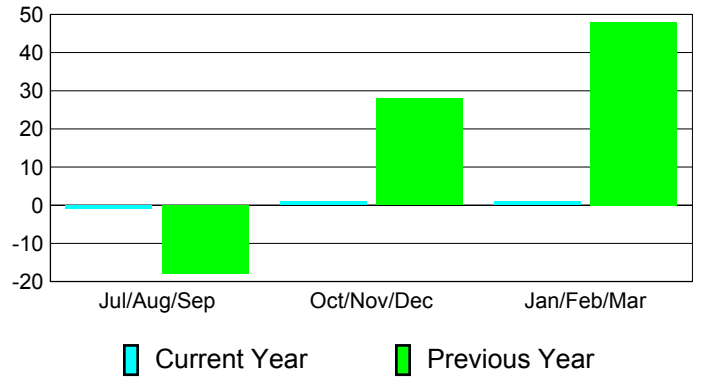

**Membership Results
2010-2011**

**Membership
2009-2010**

Month	Net Memb Goal	Actual New Memb	Actual Dropped Memb	Gain/Loss of Memb	Gain/Loss of Memb
Jul/Aug/Sep	3	16	-17	-1	-18
Oct/Nov/Dec	-1	40	-39	1	28
Jan/Feb/Mar	1	24	-23	1	48
Totals	3	80	-79	1	58

Membership Results 2010-2011

Goal, New, Dropped, Gain/Loss

Comparison of Membership Gain/Loss

Current Year Compared to the Previous Year

Gender Comparison 2010-2011

Jul/Aug/Sep

Oct/Nov/Dec

Jan/Feb/Mar